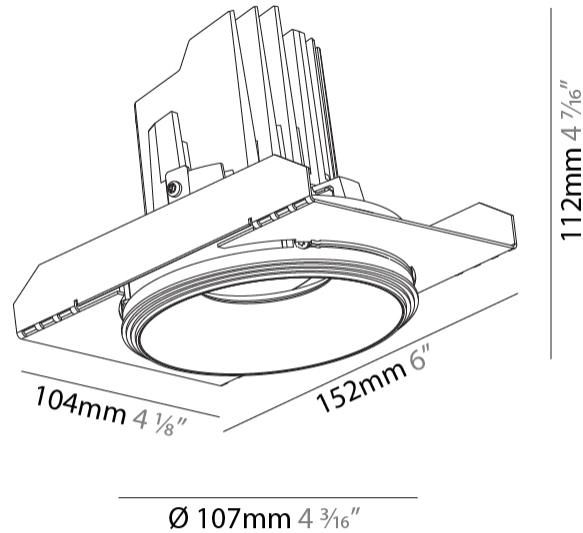

#### PHYSICAL

Shape: Round  
 Diameter (mm): 107  
 Diameter (in): 4 3/16  
 Height (mm): 112  
 Height (in): 4 7/16  
 Ceiling Thickness (mm): 10 / 12.5 / 15 / 25  
 Ceiling Thickness (in): 3/8 or 1/2 or 9/16 or 1  
 Min. Recessing Depth (mm): 130  
 Min. Recessing Depth (in): 5 1/8  
 Light Distribution: Adjustable / Downlight  
 Weight (kg): 0.609  
 Weight (lbs): 1.34  
 Fixture Finish: SSR / BKV / CWI / CRY / HAB / UFT / ITA / RUA / FTG / MYG / LOD / PUS / FRO / FUP / KIA / POP / BLS / SPG / MEY / GOH / GUM / CHC / COM / ABZ / JAG / OBR / MOS / ROR  
 Fixture Material: Aluminum Die Cast  
 Cut-out Measurements: Ø 111mm / 4 3/8"  
 Upon Request: Unique Ceiling Thickness

#### OPTICAL

Reflector: 20 / 40 / 60  
 Adjustability: Rotational 355°; Tilt 10°  
 Upon Request: Special Beam Angles

#### RATINGS AND CERTIFICATIONS

Certified By: Certified for North American Standards  
 IP rating: IP20

111mm 4 3/16"	130mm 5 1/8"	10   12 1/2   15   25mm 3/8"   1/2"   9/16"   1"	10°	355°	

A

### PHYSICAL

Shape: Round  
 Diameter (mm): 107  
 Diameter (in): 4 3/16  
 Height (mm): 112  
 Height (in): 4 7/16  
 Ceiling Thickness (mm): 10 / 12.5 / 15  
 Ceiling Thickness (in): 3/8 or 1/2 or 9/16  
 Min. Recessing Depth (mm): 130  
 Min. Recessing Depth (in): 5 1/8  
 Light Distribution: Adjustable / Downlight  
 Weight (kg): 0.435  
 Weight (lbs): 0.96  
 Fixture Finish: SSR / BKV / CWI / CRY / HAB / UFT / ITA / RUA / FTG / MYG / LOD / PUS / FRO / FUP / KIA / POP / BLS / SPG / MEY / GOH / GUM / CHC / COM / ABZ / JAG / OBR / MOS / ROR  
 Fixture Material: Aluminum Die Cast  
 Cut-out Measurements: 98mm / 3 7/8"