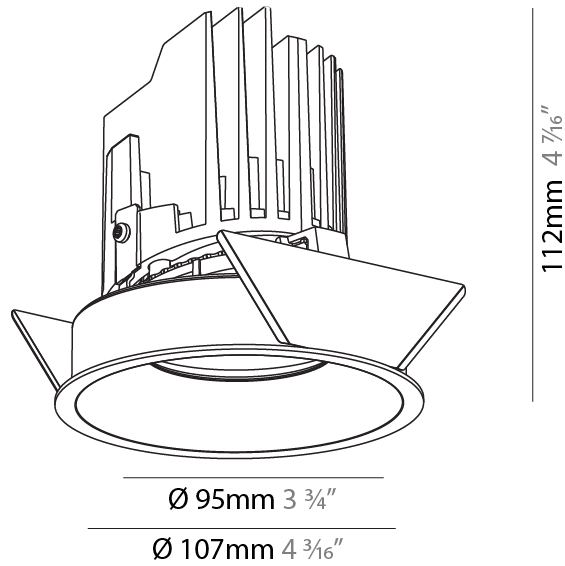

GENERAL

Series: Bioniq
Subseries: Bioniq Round Semi Adjustable
Brand: Prolicht
Division: Architectural
Mounting Type: Recessed
Mounting Location: Ceiling
Subcategory: Downlight

PHYSICAL

Shape: Round
Diameter (mm): 107
Diameter (in): 4 3/16
Height (mm): 112
Height (in): 4 7/16
Ceiling Thickness (mm): 10 / 12.5 / 15
Ceiling Thickness (in): 3/8 or 1/2 or 9/16
Min. Recessing Depth (mm): 130
Min. Recessing Depth (in): 5 1/8
Light Distribution: Adjustable / Downlight
Weight (kg): 0.435
Weight (lbs): 0.96
Fixture Finish: SSR / BKV / CWI / CRY / HAB / UFT / ITA / RUA / FTG / MYG / LOD / PUS / FRO / FUP / KIA / POP / BLS / SPG / MEY / GOH / GUM / CHC / COM / ABZ / JAG / OBR / MOS / ROR
Fixture Material: Aluminum Die Cast
Cut-out Measurements: 98mm / 3 7/8"

ELECTRICAL

Lamp Type: LED (Zhaga Standard)
Total Output Wattage (W): 15
Dimming: Dali Dimming
Driver Included: No
Driver Location: Recessed Housing
Driver Type: Constant Current - 120Vac
Housing: See components
Input Voltage (V): 120
Constant Current (MA): 350

LED

Number of LEDs: 1
Color Temperature (°K): Warm Dim
Max. Delivered Lumen (lm): 760
Nominal Lumen (lm): 1140
CRI: >90 CRI
Lamp Life (hrs): 50000

OPTICAL

Reflector: 20 / 40 / 60
Adjustability: Rotational 355°, Tilt 10°

RATINGS AND CERTIFICATIONS

Certified By: Certified for North American Standards
IP rating: IP20